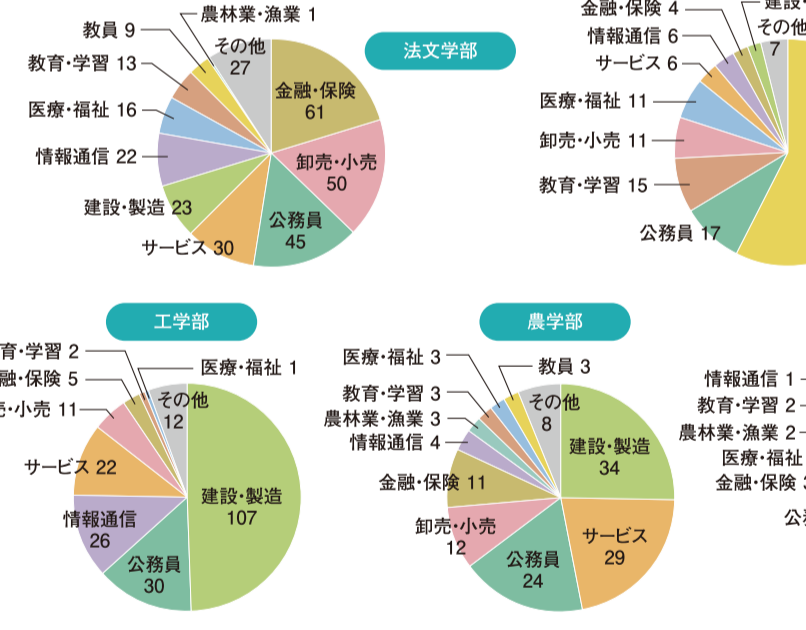

- List of medical facilities and hospitals associated with the Faculty of Medicine.

- List of agricultural and aquaculture related organizations and companies.

探検部 (Exploration Club) advertisement featuring photos of members and text about their activities.

法学研究会 (Law Research Association) advertisement with 'Clubs' logo and details about their legal seminars.

●平成23年度学部卒業生の就職・進路状況内訳 (学科・課程・性別) (平成24年5月1日現在)

Large table detailing employment and career paths by department, discipline, and gender.

Footnote explaining the data source and methodology for the career path statistics.

●平成23年度学部卒業生の就職・進路状況 (平成24年5月1日現在)

Table showing overall employment and career path statistics for graduates.

●平成23年度学部卒業生の就職・進路状況 (グラフ)

●平成23年度学部卒業生の学部別・産業分類別就職状況 (単位:人)

Interview with Professor Ueno Takahiro, discussing marine biology resources and career guidance.

Vertical text on the right side of the page providing additional information and contact details.