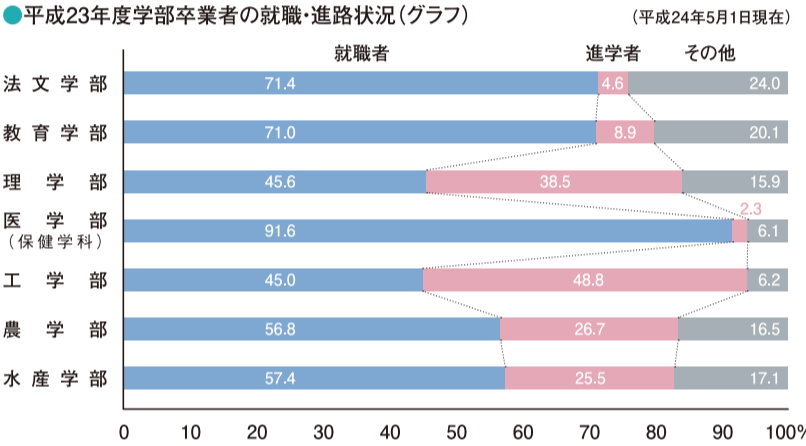

- List of medical facilities and hospitals associated with the Faculty of Medicine.

- List of agricultural and aquaculture related organizations and companies.

探検部 (Exploration Club) advertisement featuring photos of members and text about their activities.

法学研究会 (Law Research Association) advertisement with 'Clubs' logo and details about their legal seminars.

●平成23年度学部卒業生の就職・進路状況内訳 (学科・課程・性別) (平成24年5月1日現在)

Large table detailing employment and career paths by department, discipline, and gender.

Footnote explaining the data source and methodology for the career path statistics.

●平成23年度学部卒業生の就職・進路状況 (平成24年5月1日現在)

Table showing overall employment and career path statistics for graduates.

●平成23年度学部卒業生の就職・進路状況 (グラフ)