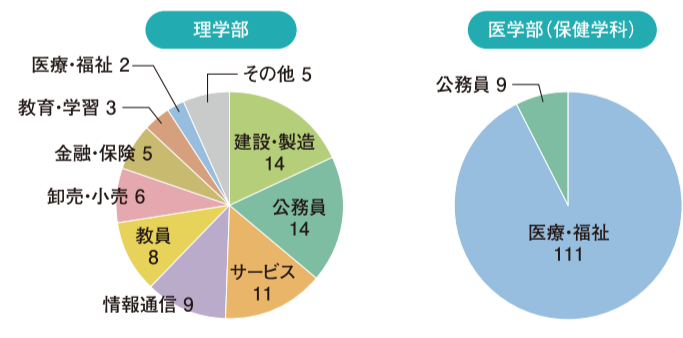

●平成23年度学部卒業生の就職・進路状況 (平成24年5月1日現在)

Table showing overall employment and career path statistics for graduates.