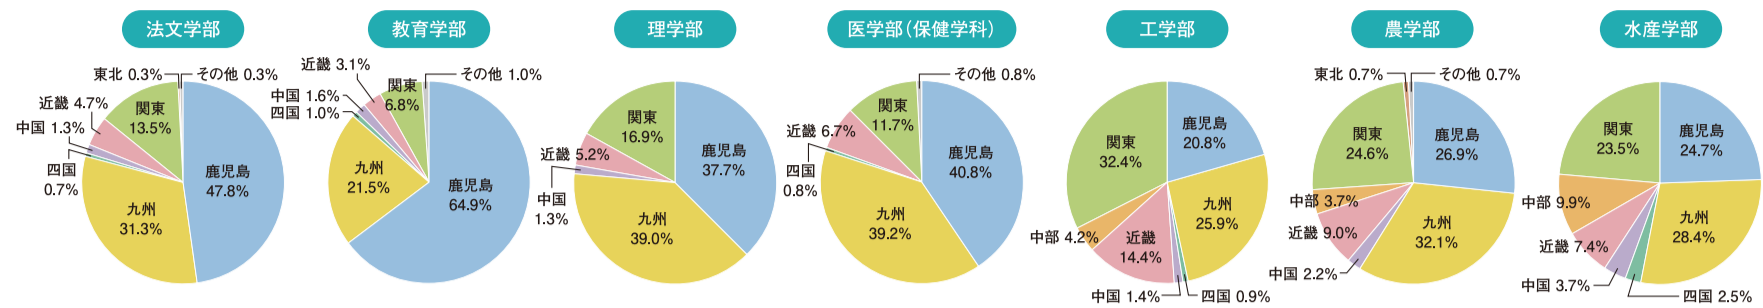

●平成23年度学部卒業生の地区別等就職状況 (平成24年5月1日現在)

●学部別過去5か年の就職率

Table showing employment rates by department from 1999 to 2013.

●平成23年度国家試験等合格率一覧

Table showing pass rates for national exams for various professions like doctors, nurses, etc.

●平成23年度学部卒業生の主な就職先

- List of major employers for graduates in Law, Education, Science, and Engineering departments.

進路未定の来春卒業予定者の保護者の皆様へ

Text providing information and advice for parents of graduates who have not yet decided on their career path.